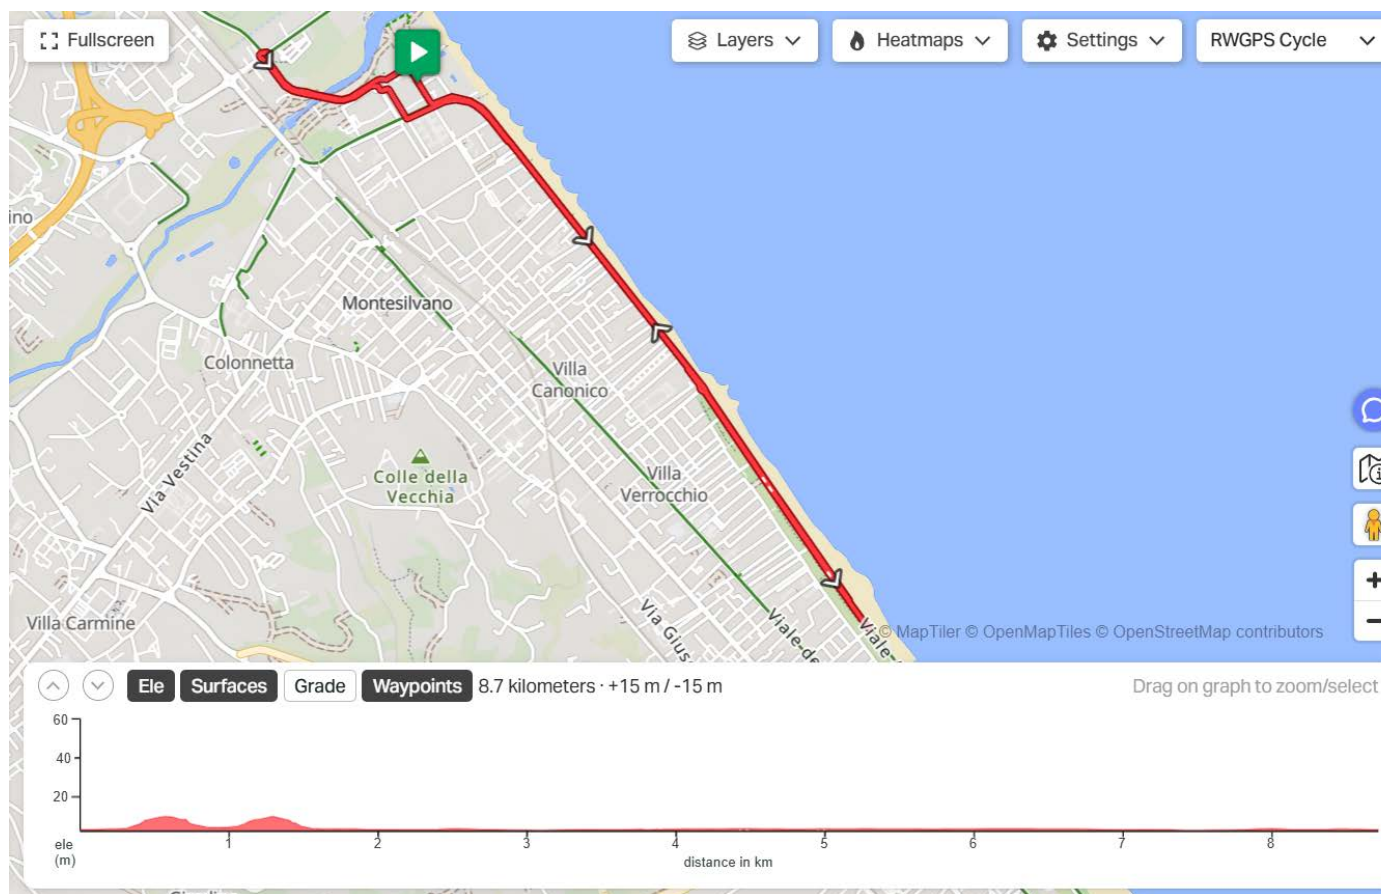

## OFFICIAL RACE COURSE MAPS

### Time Trial – 8,7 km

**Road Race – 9,2 km**

**Team Relay, 2,1 km**