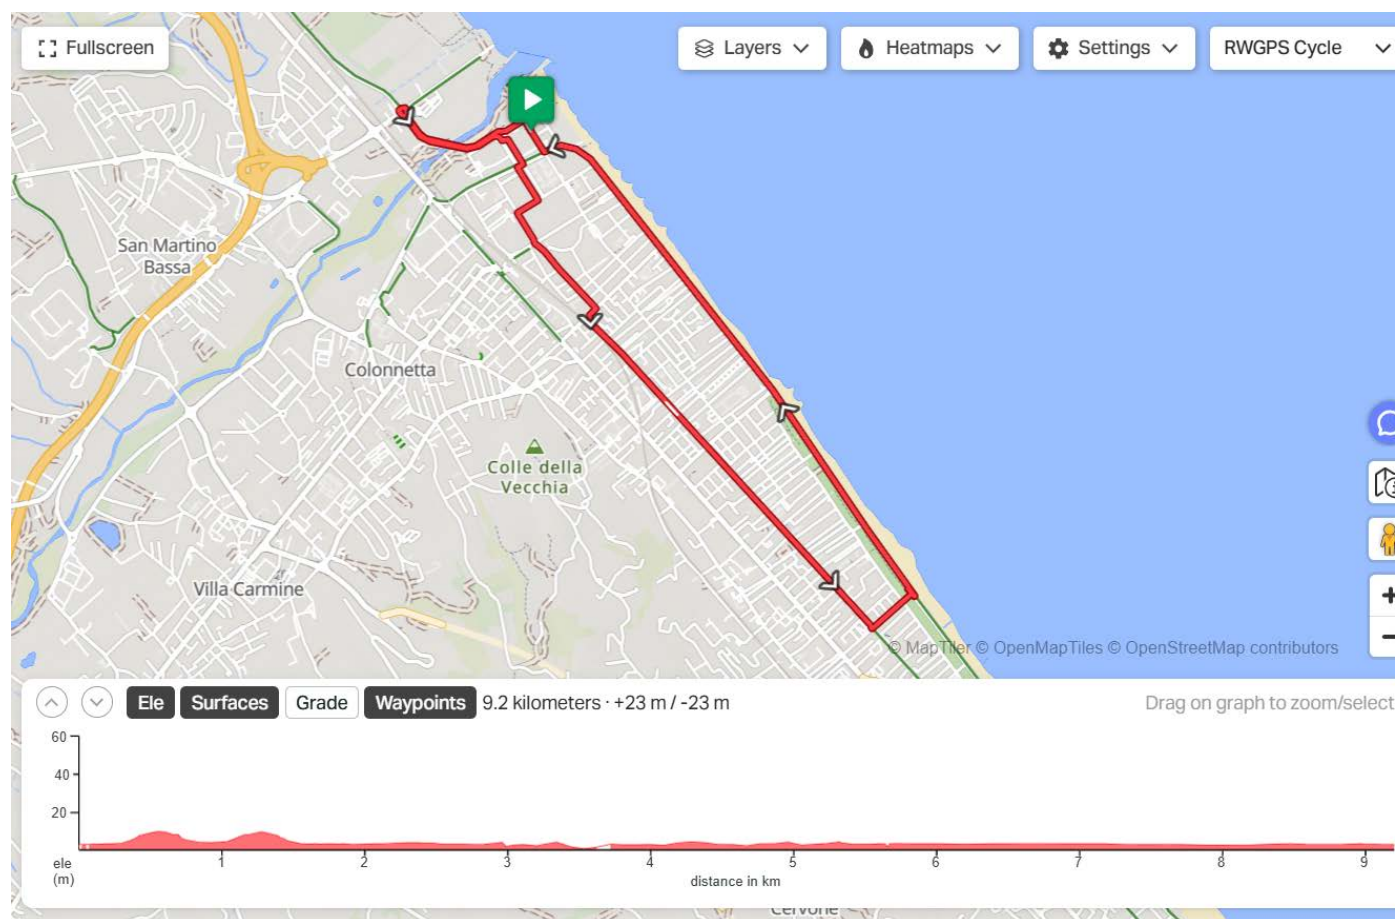

## OFFICIAL RACE COURSE MAPS

### Time Trial – 8,7 km

**Road Race – 9,2 km**

**Team Relay, 2,1 km**